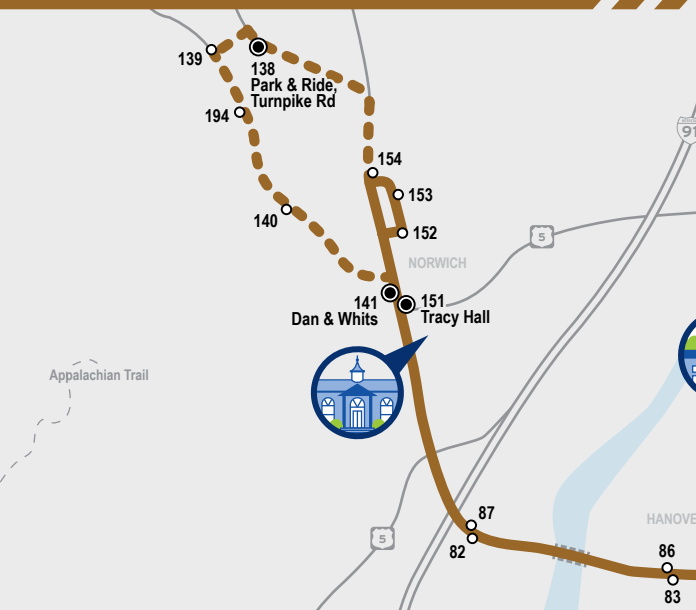

## Stop Codes and Locations

### EASTBOUND (to Kendal)

- 138 Park & Ride, Turnpike Road
- 139 Moore Lane
- 194 Glen Ridge Road
- 140 Heritage Lane
- 141 Dan & Whits
- 82 Montshire Road
- 83 West Street
- 84 Hanover Inn
- 85 Wheeler Hall
- 40 Vail DMS (*Available transfers: Blue, Green, Dartmouth Hanover Shuttle*)
- 143 45 Lyme Road
- 144 Dresden Rd EB (*Drop Only*)
- 145 Dartmouth Printing EB (*Drop Only*)
- 146 Kendal

## TO NORWICH

DEPART Kendal (146)	CRREL (148)	DEPART Vail DMS (40)	Tracy Hall (151)	Hazen St (152)	ARRIVE Park & Ride (138)
6:42	6:43	6:55	7:00	7:02	7:10
-	-	-	-	-	-
7:42	7:43	7:50	7:55	7:57	8:00
8:45	8:46	8:50	8:55	8:57	-
9:15	9:16	9:28	9:33	9:35	-
10:00	10:01	10:10	10:15	10:17	-
10:45	10:46	10:50	10:55	10:57	-
11:15	11:16	11:25	11:30	11:32	-
12:00	12:01	12:10	12:15	12:17	-
12:45	12:46	12:50	12:55	12:57	-
1:15	1:16	1:25	1:30	1:32	-
2:00	2:01	2:10	2:15	2:17	-
2:45	2:46	2:50	2:55	2:57	-
3:30	3:31	3:42	3:47	D	3:50
4:07	4:08	4:25	4:30	D	4:33
5:05	5:06	5:18	5:25	D	5:28
5:50	5:51	5:55**	D	D	D
From DHMC		6:38**	D	D	D

\*\* Also picks up passengers from Maynard to McKenna.

The 9:03pm Blue Route from Vail provides drop on request service to Tracy Hall.