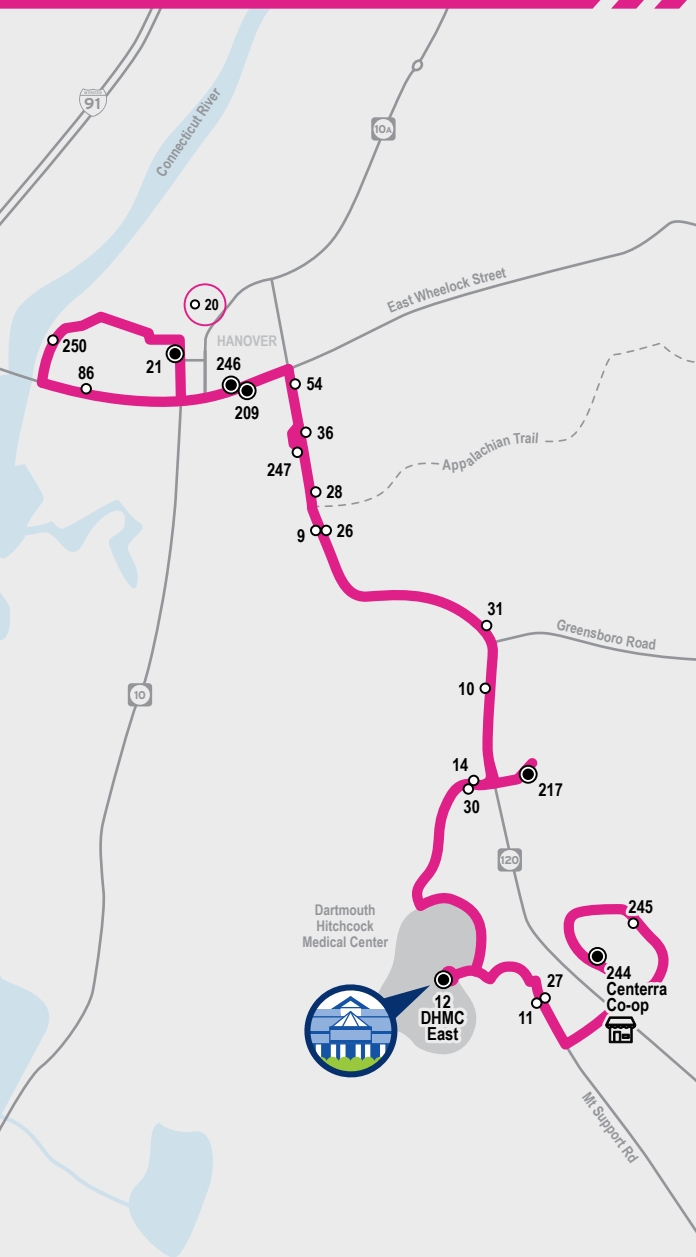

Stop Codes and Locations

EXPRESS (Lot 9/Hanover Loop)

- 217 Lot 9 (*Depart*)
- 36 Leverone Field House, Opp.
- 246 Observatory Road at East Wheelock
- 20 Maynard Street
- 86 West Street, Opp.
- 250 Ledyard Lot
- 21 Parkhurst
- 209 Alumni Gym
- 247 Leverone Field House
- 217 Lot 9 (*Arrive*)

LOCAL (Lot 9/Centerra/Hanover Loop)

- 217 Lot 9 (*Depart*)
- 31 Greensboro Road
- 26 Carter Street
- 28 Hanover Co-op
- 36 Leverone Field House, Opp.
- 54 Valley Road
- 246 Observatory Road at East Wheelock
- 86 West Street, Opp.
- 250 Ledyard Lot
- 21 Parkhurst
- 209 Alumni Gym
- 247 Leverone Field House
- 9 Brockway
- 10 Buck Road
- 217 Lot 9
- 14 Go Go Mart
- 12 DHMC East
(Available transfers: Blue, Lot 9, Lot 20)
- 11 Colburn to Lebanon
- 244 Centerra Co-op
- 245 River Valley Club
- 27 Colburn to Hanover
- 12 DHMC East
(Available transfers: Blue, Lot 9, Lot 20)
- 30 Go Go Mart NB
- 217 Lot 9 (*Arrive*)

All Pink Route times are approximate.

Express Commuter Service will depart Lot 9 every 15 minutes from 5:30am to 8:15am and 1:45pm to 4:00pm. Occasionally, if a bus is full, there will be an early departure.

Local Service with Extended Trips runs every hour from 8:00am to 1:00pm and every half hour from 4:00pm to 5:00pm.