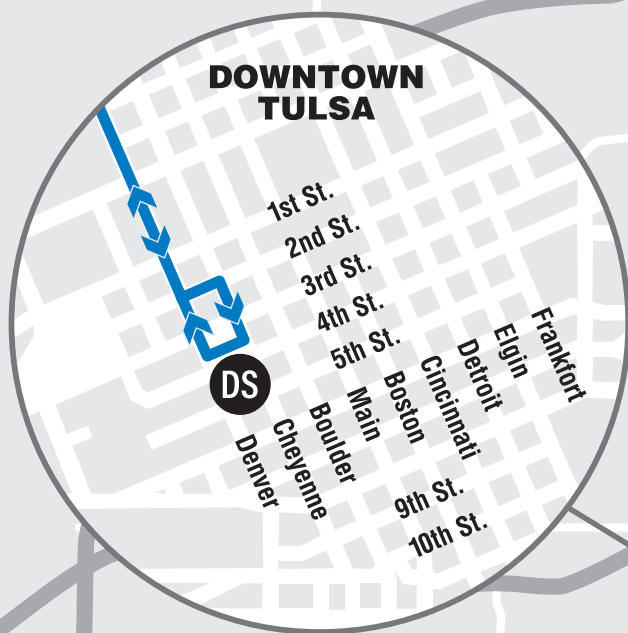

Route 110

-  Route 110
-  Denver Ave Station
-  Sub-Hub
-  Timing Point
-  Connecting Route

Inclement Weather Route

Buses will travel from Archer to Detroit to Cincinnati outbound, and Cincinnati to Archer to Denver inbound. **No service to Westview Clinic or Osage Casino.** Inbound from E. 36th St. N. to N. Hartford, then outbound N. Hartford to E. 36th St. N. Bypass E. 61st and continue to Vining Park and turn around. If the park turn around is not passable the **backup detour is as follows: Left on MLK, left on E. 46th St. N. right on N. Hartford Ave. to regular route.**

Effective Date: 04/12/2026

Your Card is your Pass

Tap your card with RFID capabilities or Apple Pay, Samsung Pay, and CashApp on your smartphone and hop on. Your card will be your pass.

HOURS

Denver Avenue Station Hours

Rúguǒ xūyào qitā yǔyán de xīnxi, qǐng liánxi (918) 982-6882.

110

MLK → Hartford

Destination Points

- 36th St. N. / MLK
- 56th & MLK
- Dept. of Human Services Day Center
- John 3:16
- Neighbor for Neighbor
- Operation Hope
- Osage Casino
- OU Wayman Tisdale Clinic
- Salvation Army
- Suburban Acres Library
- Tulsa County Election Board
- Westview Clinic