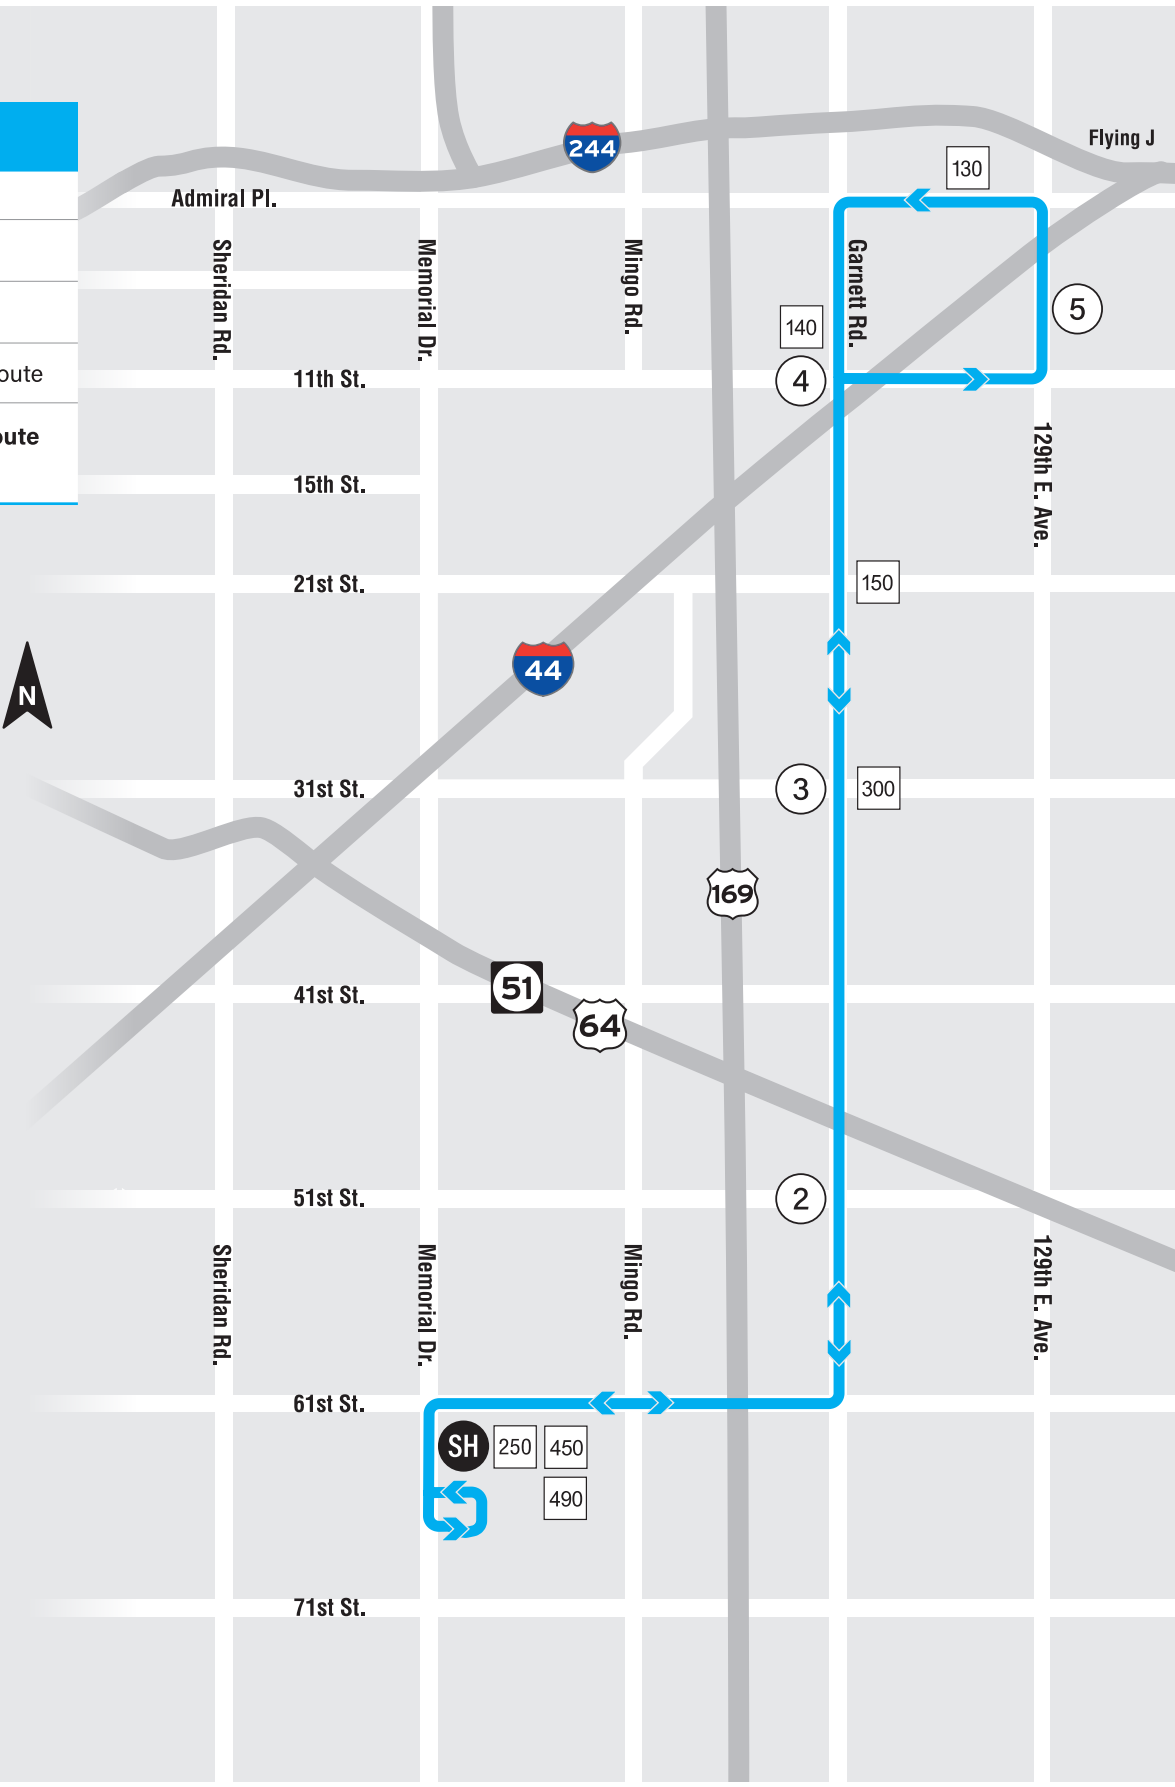

Route 470

- Route 470
- SH Sub-Hub
- ① Timing Point
- 700 Connecting Route

Inclement Weather Route
No snow route.

Effective Date: 04/12/2026

Your Card is your Pass

Tap your card with RFID capabilities or Apple Pay, Samsung Pay, and CashApp on your smartphone and hop on. Your card will be your pass.

HOURS

Denver Avenue Station Hours

319 S. Denver, Tulsa, OK

M-F 5:00am – 11:30pm

Sat 6:30am – 11:30pm

Sun 8:00am – 6:00pm

Customer service desk hours of operation:

M-F 8:00am – 5:00pm *closed 12:00pm – 1:00pm*

Memorial Midtown Station Hours

7952 E. 33rd St., Tulsa, OK

M-F 7:00am – 4:00pm

Customer service desk hours of operation:

M-F 7:00am – 4:00pm

Holidays

MetroLink does not operate any bus service on the following holidays: New Year's Day, Memorial Day, Independence Day, Labor Day, Thanksgiving Day & Christmas Day.

Saturday Sábado

Southbound