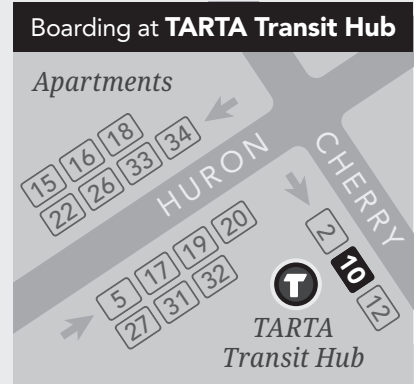

10

Oak/Rossford

Route & Timepoints
Timepoints are major bus stops along the route. Additional stops are available between timepoints.

2

Transfer Route

N schematic map not to scale

All TARTA service is accessible.  100%

Children ages 5 and under ride **free**. Customers with a TARTA Move ID ride **free** on fixed-route service.

419-382-9901

RESERVATION LINE
9AM-5PM EVERY DAY

Single Ride Fare (all customers)	\$3.00
----------------------------------	---------------

Days Running	TARTA Transit Hub	Oak & Fassett	Superior & Glenwood	Lime City & Schreier	UPS	Meijer Rossford	Amazon
SAT/SUN						6:39	6:43
SAT/SUN	7:30	7:39	7:48	7:52		8:04	8:08
SAT/SUN	9:00	9:09	9:18	9:22		9:34	9:38
SAT/SUN	10:30	10:39	10:48	10:52		11:04	11:08
SAT/SUN	12:00	12:09	12:18	12:22		12:34	12:38
SAT/SUN	1:30	1:39	1:48	1:52		2:04	2:08
SAT/SUN	3:00	3:09	3:18	3:22		3:34	3:38
SAT/SUN	4:30	4:39	4:48	4:52		5:04	5:08
SAT/SUN	6:00	6:09	6:18	6:22		6:34	6:38
SAT/SUN	7:30	7:39	7:48	7:52		8:04	8:08
SAT ONLY	9:00	9:09	9:18	9:22		9:34	9:38