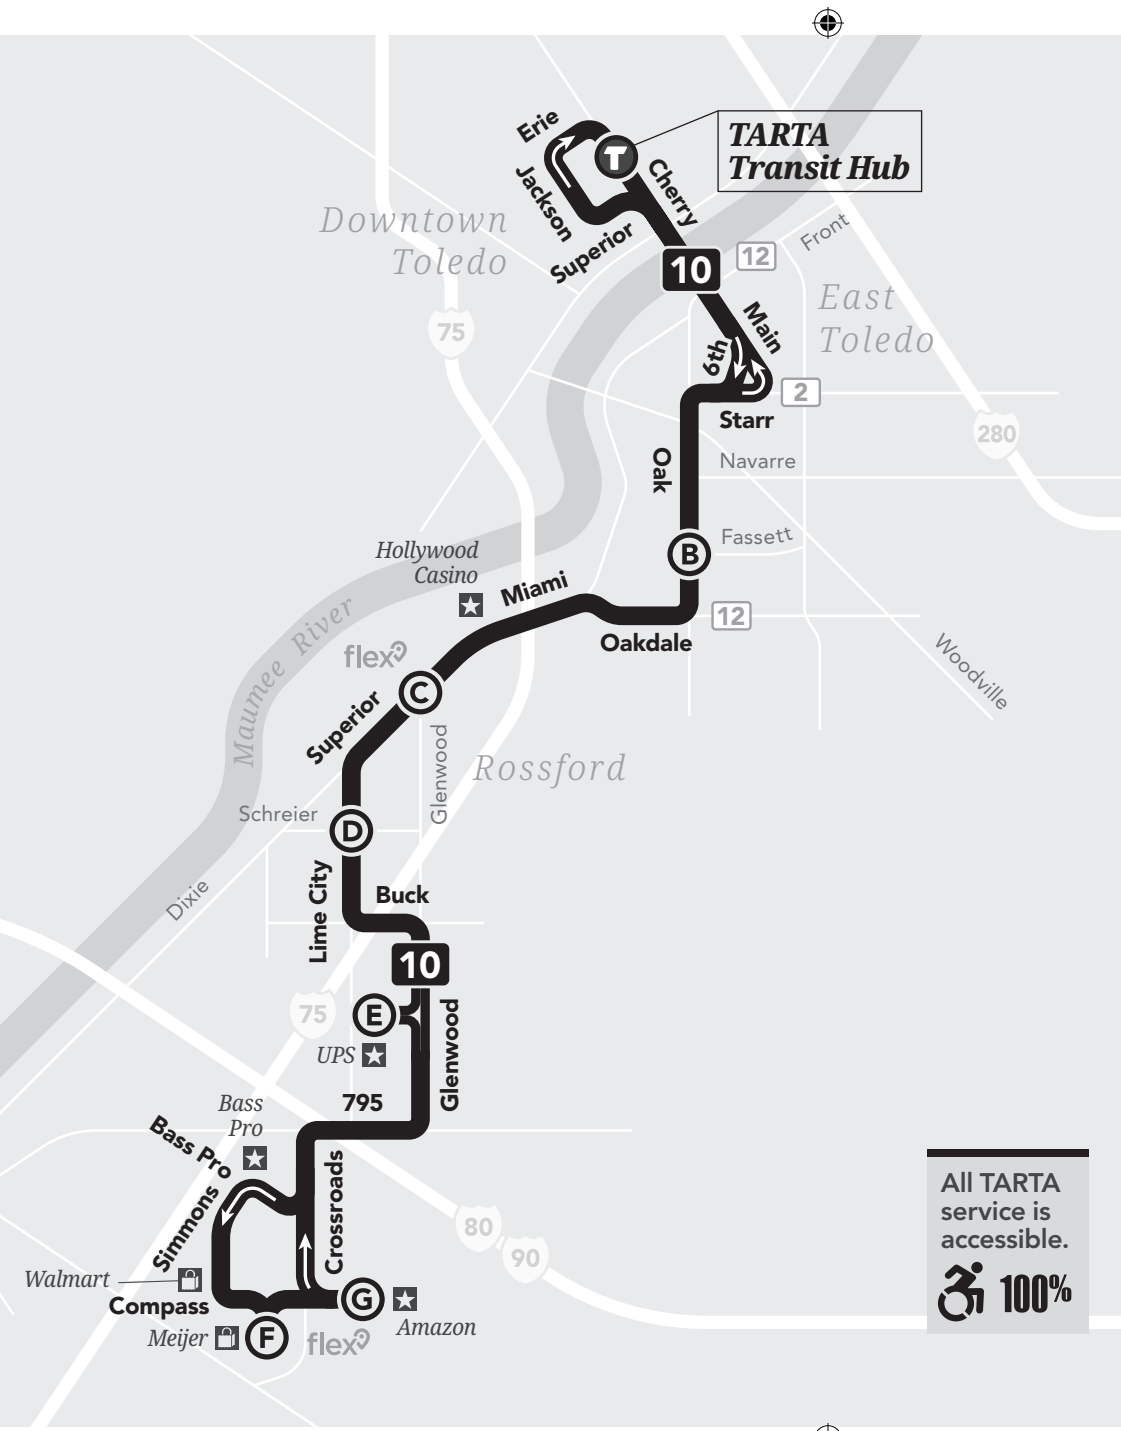

10

Oak/Rossford

Route & Timepoints
Timepoints are major bus stops along the route. Additional stops are available between timepoints.

2

Transfer Route

N schematic map not to scale

All TARTA service is accessible.  100%

10

Oak/Rossford

Bus Route Map & Timetable

effective January 25, 2026
en vigencia del 25 de enero de 2026

10 Monday–Friday Inbound to Downtown

Amazon	Lime City & Schreier	Superior & Glenwood	Oak & Fassett	TARTA Transit Hub
5:08	5:24	5:28	5:36	5:45
5:43	5:59	6:03	6:11	6:20
6:13	6:29	6:33	6:41	6:50
6:43	6:59	7:03	7:11	7:20
7:13	7:29	7:33	7:41	7:50
7:43	7:59	8:03	8:11	8:20
8:13	8:29	8:33	8:41	8:50
8:43	8:59	9:03	9:11	9:20
9:13	9:29	9:33	9:41	9:50
9:43	9:59	10:03	10:11	10:20
10:13	10:29	10:33	10:41	10:50
11:13	11:29	11:33	11:41	11:50
12:13	12:29	12:33	12:41	12:50
1:13	1:29	1:33	1:41	1:50
2:13	2:29	2:33	2:41	2:50
2:43	2:59	3:03	3:11	3:20
3:13	3:29	3:33	3:41	3:50
3:43	3:59	4:03	4:11	4:20
4:13	4:29	4:33	4:41	4:50
4:43	4:59	5:03	5:11	5:20
5:13	5:29	5:33	5:41	5:50
6:41	6:57	7:01	7:09	7:18
8:11	8:27	8:31	8:39	8:48
9:41	9:57	10:01	10:09	10:18

Days Running	TARTA Transit Hub	Oak & Fassett	Superior & Glenwood	Lime City & Schreier	UPS	Meijer Rossford	Amazon
SAT/SUN						6:39	6:43
SAT/SUN	7:30	7:39	7:48	7:52		8:04	8:08
SAT/SUN	9:00	9:09	9:18	9:22		9:34	9:38
SAT/SUN	10:30	10:39	10:48	10:52		11:04	11:08
SAT/SUN	12:00	12:09	12:18	12:22		12:34	12:38
SAT/SUN	1:30	1:39	1:48	1:52		2:04	2:08
SAT/SUN	3:00	3:09	3:18	3:22		3:34	3:38
SAT/SUN	4:30	4:39	4:48	4:52		5:04	5:08
SAT/SUN	6:00	6:09	6:18	6:22		6:34	6:38
SAT/SUN	7:30	7:39	7:48	7:52		8:04	8:08
SAT ONLY	9:00	9:09	9:18	9:22		9:34	9:38

Get closer. Go farther.

TARTA Flex is a flexible, on-demand service. It connects suburban and rural areas to TARTA's fixed-route service in Toledo.

Request a ride 30-60 minutes ahead or schedule a trip the day before. TARTA Flex offers three ways to get moving: