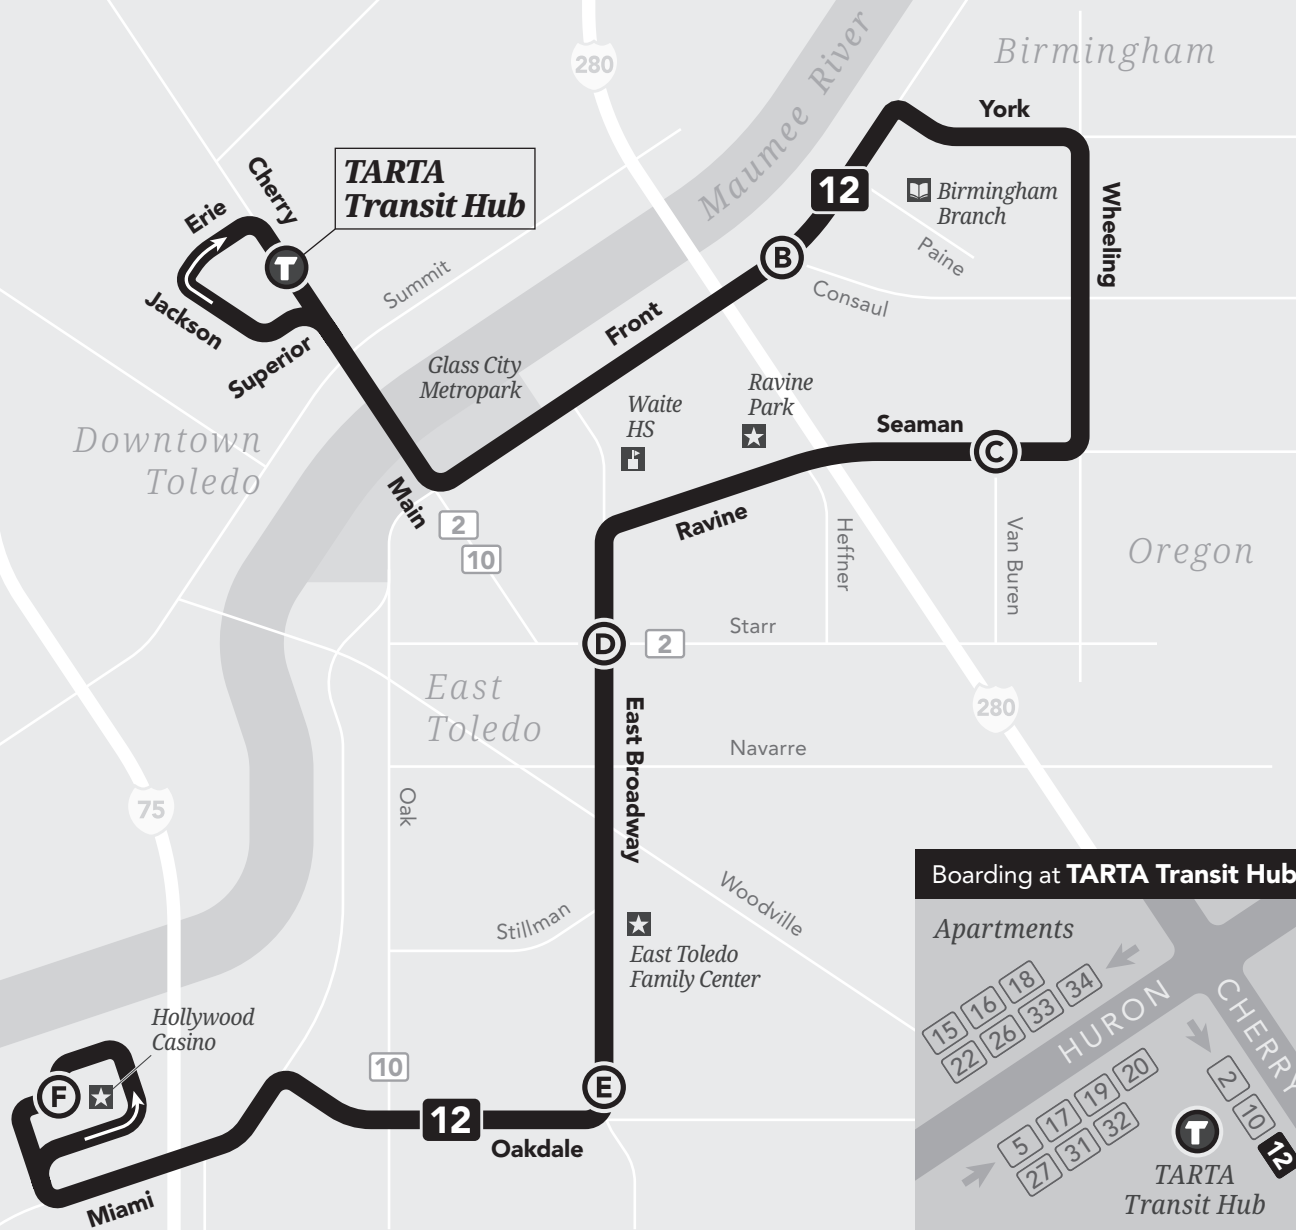

12

Front/East Broadway

Route & Timepoints

Timepoints are major bus stops along the route. Additional stops are available between timepoints.

10

Transfer Route

schematic map not to scale

All TARTA service is accessible.

Maumee River