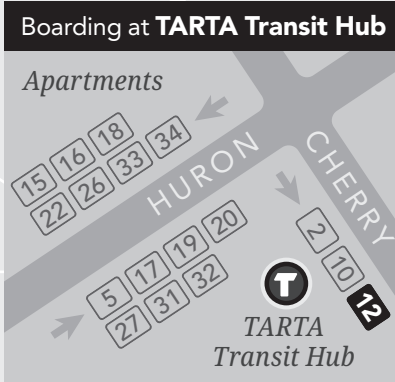

12

Front/East Broadway

Route & Timepoints

Timepoints are major bus stops along the route. Additional stops are available between timepoints.

10

Transfer Route

schematic map not to scale

All TARTA service is accessible.

Maumee River